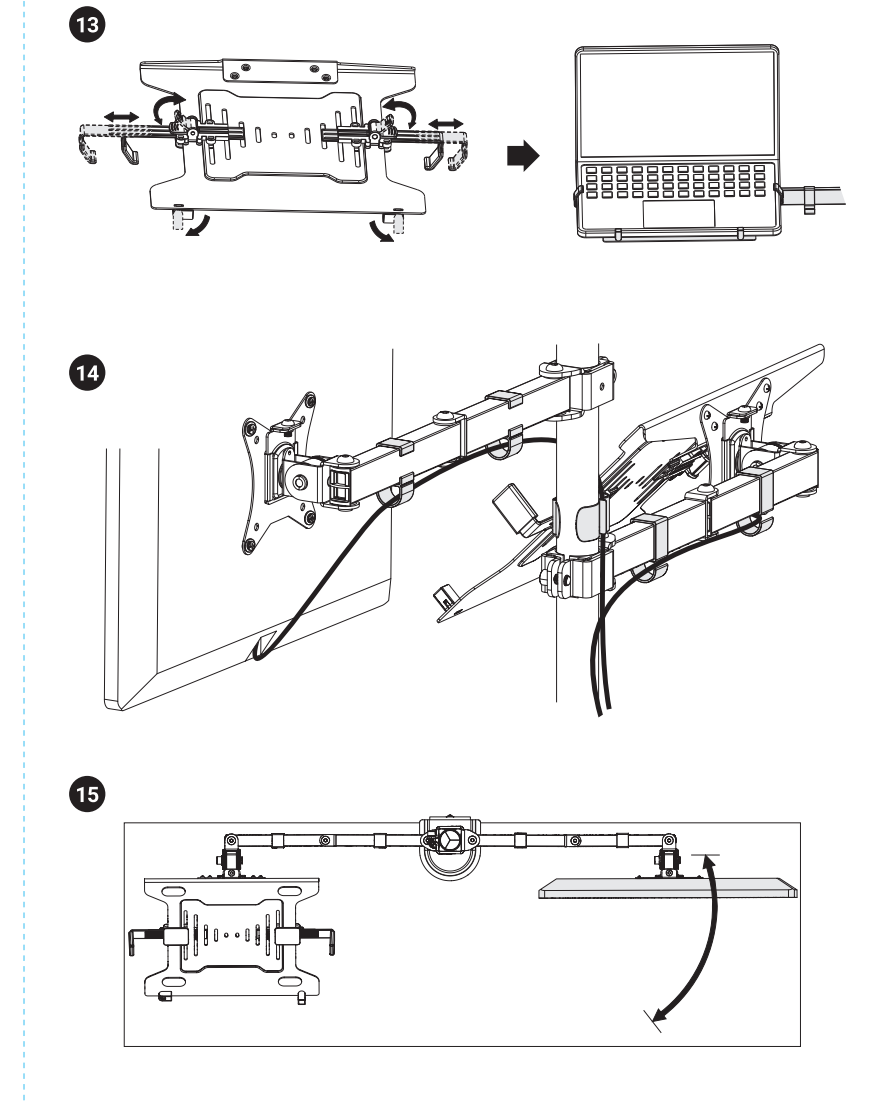

07 Screen Mounting