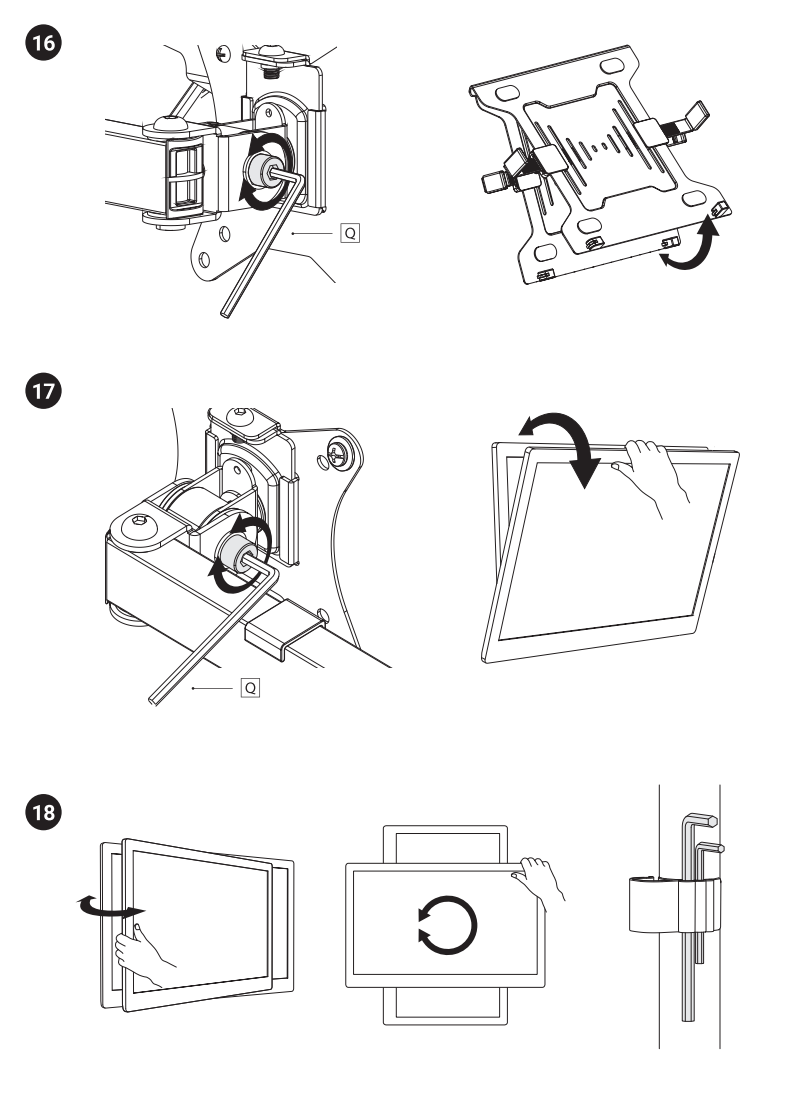

08 Screen Regulation