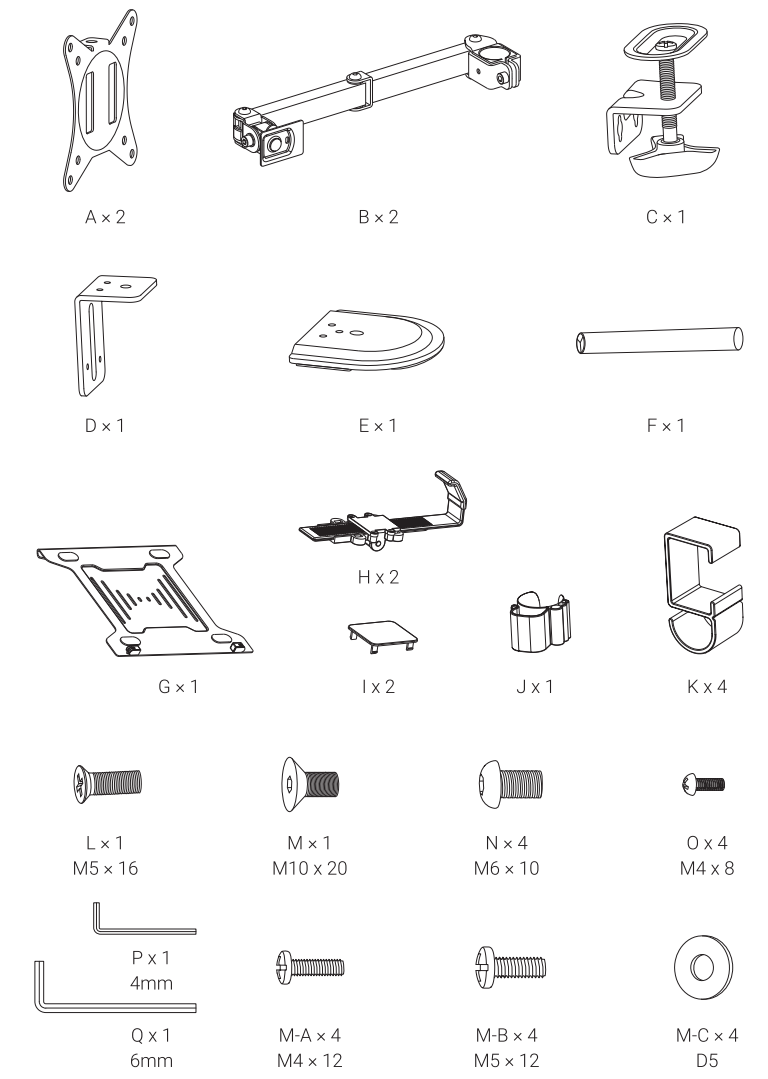

UM-700

Manual version 1/2023/06/01

01 Clamp Mounting

02 Clamp Mounting

03 Grommet Mounting

04 Screen Mounting

05 Screen Mounting

06 Screen Mounting

Safety information

- Adjust the mount with the installed device only.
- Make sure that the weight of the device does not exceed the weight defined in the specification.
- Check that the screws are tightly fastened.
- The desk must be able to hold the device on the bracket according to its allowable load.
- Proper tools are required for safe installation.
- Keep the device out of the reach of children. They may swallow some parts.
- Use the device only in accordance with the operating instructions.
- If the device stops working properly - contact us.