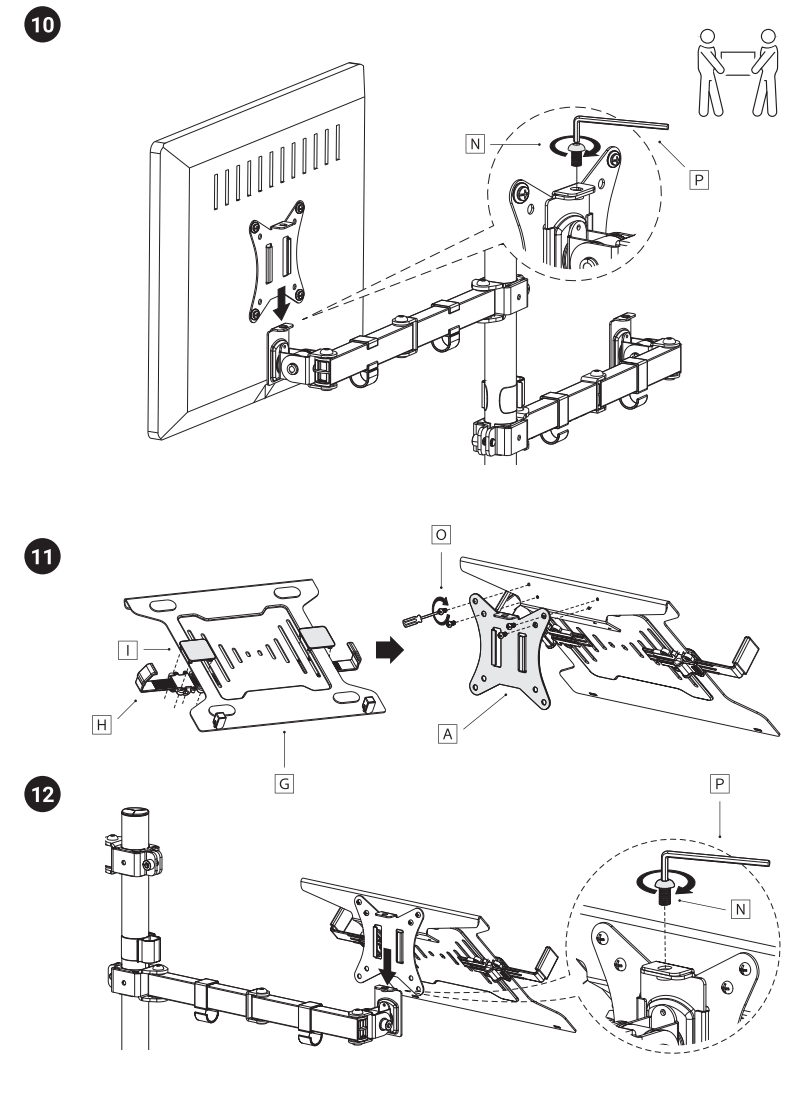

06 Screen Mounting