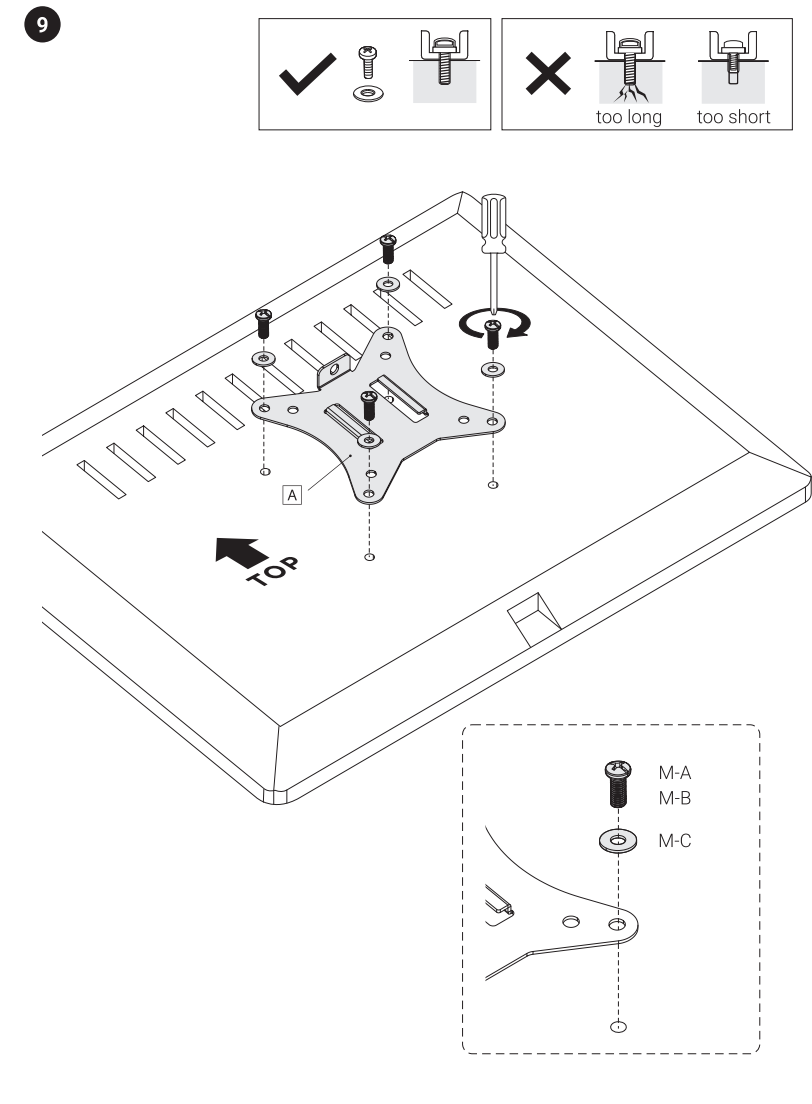

UM-700

Manual version 1/2023/06/01

01 Clamp Mounting

02 Clamp Mounting

03 Grommet Mounting

04 Screen Mounting

05 Screen Mounting

06 Screen Mounting

Safety information

- Adjust the mount with the installed device only.
- Make sure that the weight of the device does not exceed the weight defined in the specification.
- Check that the screws are tightly fastened.
- The desk must be able to hold the device on the bracket according to its allowable load.
- Proper tools are required for safe installation.
- Keep the device out of the reach of children. They may swallow some parts.
- Use the device only in accordance with the operating instructions.
- If the device stops working properly - contact us.

Read the instructions carefully before using the product. Keep it for future reference.

Read the instructions carefully before using the product. Keep it for future reference.

Monitor desk mount	
Maximum screen size	32"
Vesa compatibility	75 x 75, 100 x 100
Maximum load	9 kg
Arm rotation	+90°~-90°
Screen rotation	+180°~-180°
Space for a monitor	1
Space for a laptop	1
Cable organization	Yes