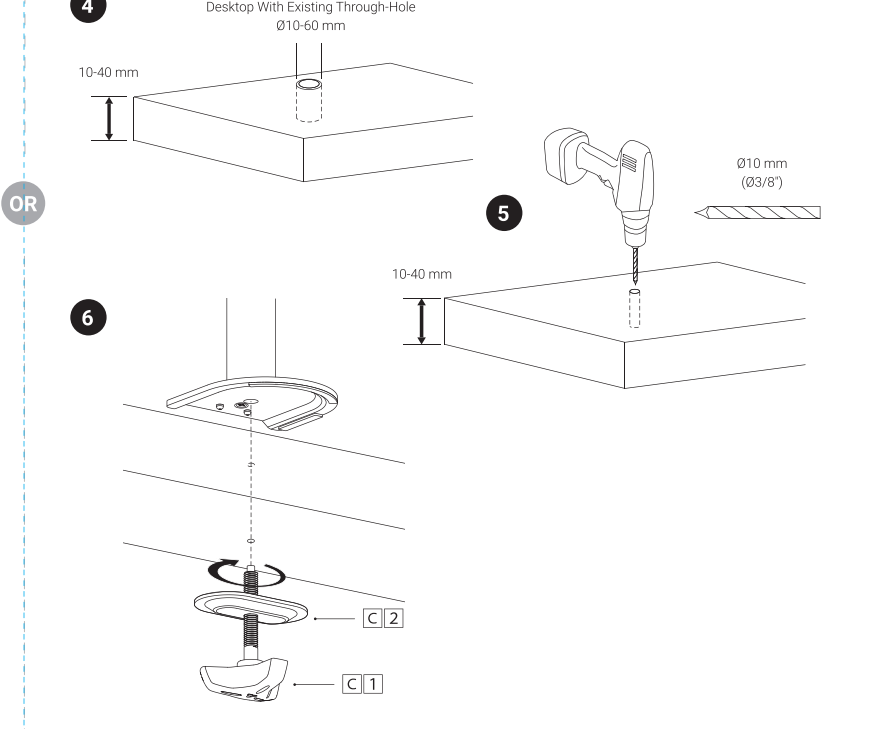

03 Grommet Mounting