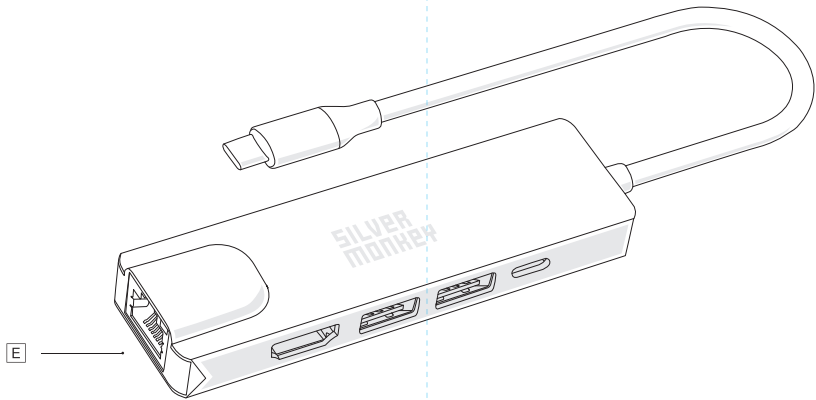

SILVER MONKEY

- EN User Manual
- PL Instrukcja Obsługi
- DE Bedienungsanleitung
- FR Manuel D'utilisation
- NL Gebruiksaanwijzing

SMA073

English

Carefully read these instructions before using the product. Keep it for future reference.

Safety information

- Avoid direct contact with water and other liquids.
- Do not use the device in a humid environment.
- Keep the device out of the reach of children. They may swallow some parts.
- Use the device only in accordance with the operating instructions.
- If the device stops working properly - contact us.

Package contents

- Hub
- User manual

Intended use and construction

This hub is designed to connect external devices to a laptop via a USB-C® port.

- A USB-C® PD Port
- B USB-A 3.0 Port

- C USB-A 3.0 Port
- D HDMI® Port
- E Ethernet Port

How to use the product

01. Connect the hub to the USB-C® port on your device.
02. Connect external devices to the appropriate ports on the hub.
03. If the device does not transmit data, check that all cables are tightened at both ends.

Specification

SMA073	
USB socket transfer speed	up to 5 Gb/s
HDMI® port transfer rate	up to 10 Gb/s
Ethernet Por transfer rate	up to 1000 Mb/s
USB-C® PD Power	up to 60 W

Warranty and technical support

Your product is covered by a 24-month manufacturer's warranty. For more information go to www.silvermonkey.com/support.

If you have questions about using the product – contact us at kontakt@silvermonkey.com.

Manufacturer:
Silver Monkey sp. z o.o., ul. Twarda 18, 00-105 Warszawa, Poland.

Disposal and the EU compliance statement

We, as the manufacturer of this equipment, declare that it meets the rules of the appropriate EU directives. If you need a copy of the EU Declaration of Conformity – contact us.

Do not throw this equipment out with other household waste. This equipment is made from materials that may be harmful to the environment and human health, if the product is disposed of in the wrong way. When you need to throw away an old product, take it to a designated collection point.

Polski

Zanim użyjesz produktu, dokładnie przeczytaj instrukcję obsługi. Zachowaj ją na przyszłość.

Informacje o bezpieczeństwie

- Unikaj bezpośredniego kontaktu urządzenia z wodą i innymi płynami.
- Nie używaj urządzenia w środowisku o dużej wilgotności.
- Chroni urządzenie przed zasięgiem dzieci. Mogą one połączyć niektóre elementy.
- Używaj urządzenia tylko zgodnie z instrukcją obsługi.
- Jeśli urządzenie przestanie działać prawidłowo – skontaktuj się z nami.

Zawartość opakowania

- Hub
- Instrukcja obsługi

Przeznaczenie i budowa

Ten hub jest przeznaczony do podłączania urządzeń zewnętrznych do laptopa przez port USB-C®.

- A Port USB-C® PD
- B Port USB-A 3.0

- C Port USB-A 3.0
- D Port HDMI®
- E Port Ethernet

Jak używać produktu

01. Podłącz hub do portu USB-C® w swoim urządzeniu.
02. Podłącz urządzenia zewnętrzne do odpowiednich portów huba.
03. Jeśli urządzenie nie przesyła danych, sprawdź czy wszystkie kable są docisnięte na obu końcach.

Specyfikacja