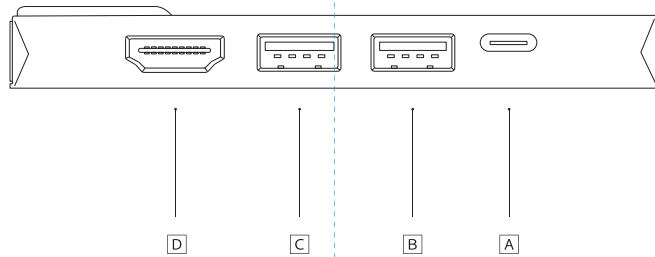

SILVER MONKEY

- EN User Manual
- PL Instrukcja Obsługi
- DE Bedienungsanleitung
- FR Manuel D'utilisation
- NL Gebruiksaanwijzing

SMA073

English

Carefully read these instructions before using the product. Keep it for future reference.

Safety information

- Avoid direct contact with water and other liquids.
- Do not use the device in a humid environment.
- Keep the device out of the reach of children. They may swallow some parts.
- Use the device only in accordance with the operating instructions.
- If the device stops working properly - contact us.

Package contents

- Hub
- User manual

Intended use and construction

This hub is designed to connect external devices to a laptop via a USB-C® port.

- A USB-C® PD Port
- B USB-A 3.0 Port

- C USB-A 3.0 Port
- D HDMI® Port
- E Ethernet Port

How to use the product

01. Connect the hub to the USB-C® port on your device.
02. Connect external devices to the appropriate ports on the hub.
03. If the device does not transmit data, check that all cables are tightened at both ends.

Specification

SMA073	
USB socket transfer speed	up to 5 Gb/s
HDMI® port transfer rate	up to 10 Gb/s
Ethernet Por transfer rate	up to 1000 Mb/s
USB-C® PD Power	up to 60 W

Warranty and technical support

Your product is covered by a 24-month manufacturer's warranty. For more information go to www.silvermonkey.com/support.

If you have questions about using the product – contact us at kontakt@silvermonkey.com.

Manufacturer:
Silver Monkey sp. z o.o., ul. Twarda 18, 00-105 Warszawa, Poland.

Disposal and the EU compliance statement

We, as the manufacturer of this equipment, declare that it meets the rules of the appropriate EU directives. If you need a copy of the EU Declaration of Conformity – contact us.

Do not throw this equipment out with other household waste. This equipment is made from materials that may be harmful to the environment and human health, if the product is disposed of in the wrong way. When you need to throw away an old product, take it to a designated collection point.

Polski

Zanim użyjesz produktu, dokładnie przeczytaj instrukcję obsługi. Zachowaj ją na przyszłość.

Informacje o bezpieczeństwie

- Unikaj bezpośredniego kontaktu urządzenia z wodą i innymi płynami.
- Nie używaj urządzenia w środowisku o dużej wilgotności.
- Chroni urządzenie przed zasięgiem dzieci. Mogą one połączyć niektóre elementy.
- Używaj urządzenia tylko zgodnie z instrukcją obsługi.
- Jeśli urządzenie przestanie działać prawidłowo – skontaktuj się z nami.

Zawartość opakowania

- Hub
- Instrukcja obsługi

Przeznaczenie i budowa

Ten hub jest przeznaczony do podłączania urządzeń zewnętrznych do laptopa przez port USB-C®.

- A Port USB-C® PD
- B Port USB-A 3.0

- C Port USB-A 3.0
- D Port HDMI®
- E Port Ethernet

Jak używać produktu

01. Podłącz hub do portu USB-C® w swoim urządzeniu.
02. Podłącz urządzenia zewnętrzne do odpowiednich portów huba.
03. Jeśli urządzenie nie przesyła danych, sprawdź czy wszystkie kable są docisnięte na obu końcach.

Specyfikacja