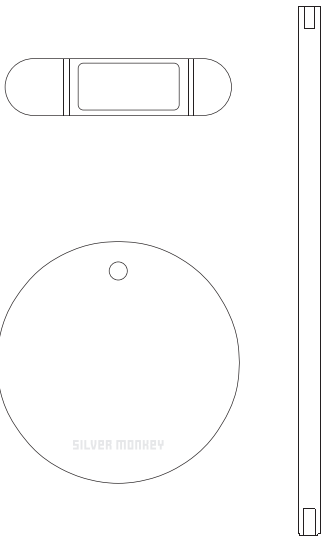

SILVER MONKEY

- EN User Manual
- PL Instrukcja Obsługi
- DE Bedienungsanleitung
- FR Manuel D'utilisation
- NL Gebruiksaanwijzing

SMA133

English

Carefully read these instructions before using the product. Keep it for future reference.

Safety information

- Avoid direct contact with water and other liquids.
- Do not use the device in a humid environment.
- Keep the device out of the reach of children. They may swallow some parts.
- Use the device only in accordance with the operating instructions.
- If the device stops working properly - contact us.

Package contents

- Base
- Holder
- Mounting kit
- User manual

Specification

SMA133	
Color	Black
Additional information	Non-slip base
Materials	Aluminium / Polystyrene
Sizes	100 x 235 x 107 mm (W x H x T)
Weight	193 g

Warranty and technical support

If you have questions about using the product – contact us at kontakt@silvermonkey.com.

Manufacturer:
Silver Monkey sp. z o.o., ul. Twarda 18, 00-105 Warszawa, Poland.

Polski

Zanim użyjesz produktu, dokładnie przeczytaj instrukcję obsługi. Zachowaj ją na przyszłość.

Informacje o bezpieczeństwie

- Unikaj bezpośredniego kontaktu urządzenia z wodą i innymi płynami.
- Nie używaj urządzenia w środowisku o dużej wilgotności.
- Chroni urządzenie przed zasięgiem dzieci. Mogą one połknąć niektóre elementy.
- Używaj urządzenia tylko zgodnie z instrukcją obsługi.
- Jeśli urządzenie przestanie działać prawidłowo – skontaktuj się z nami.

Zawartość opakowania

- Podstawa
- Uchwyt
- Zestaw montażowy
- Instrukcja obsługi

Specyfikacja

SMA133	
Kolor	Czarny
Dodatkowe informacje	Antypoślizgowy spód
Materiały	Aluminium / Polistyren
Wymiary	100 x 235 x 107 mm (S x W x G)
Waga	193 g

Gwarancja i wsparcie techniczne

Twój produkt jest objęty 24-miesięczną gwarancją producenta. Więcej informacji znajdziesz na stronie internetowej www.silvermonkey.com/support.

Producent:
Silver Monkey sp. z o.o., ul. Twarda 18, 00-105 Warszawa, Polska.

Deutsch

Sicherheitshinweise

- Vermeiden Sie direkten Kontakt des Geräts mit Wasser und anderen Flüssigkeiten.
- Verwenden Sie das Gerät nicht in einer Umgebung mit hoher Luftfeuchtigkeit.
- Bewahren Sie das Gerät außerhalb der Reichweite von Kindern auf. Sie können einige Gegenstände verschlucken.
- Verwenden Sie das Gerät nur gemäß der Bedienungsanleitung.
- Wenn das Gerät nicht mehr richtig funktioniert - bitte kontaktieren Sie uns.

Inhalt der Verpackung

- Basis
- Halterung
- Montagesatz
- Bedienungsanleitung

Spezifikation

SMA133	
Farbe	Schwarz
Zusätzliche Informationen	Rutschfester Boden
Materialien	Aluminium / Polystyrol
Größen	100 x 235 x 107 mm (B x H x D)
Gewicht	193 g

Garantie und technischer Support

Auf Ihr Produkt erhalten Sie eine 24-monatige Herstellergarantie. Weitere Informationen finden Sie auf der Website www.silvermonkey.com/support.

Hersteller:
Silver Monkey sp. z o.o., ul. Twarda 18, 00-105 Warschau, Polen.

Français

Avant d'utiliser le produit, veuillez lire attentivement ces instructions. Gardez-les pour vous y référer à l'avenir.

Consignes de sécurité