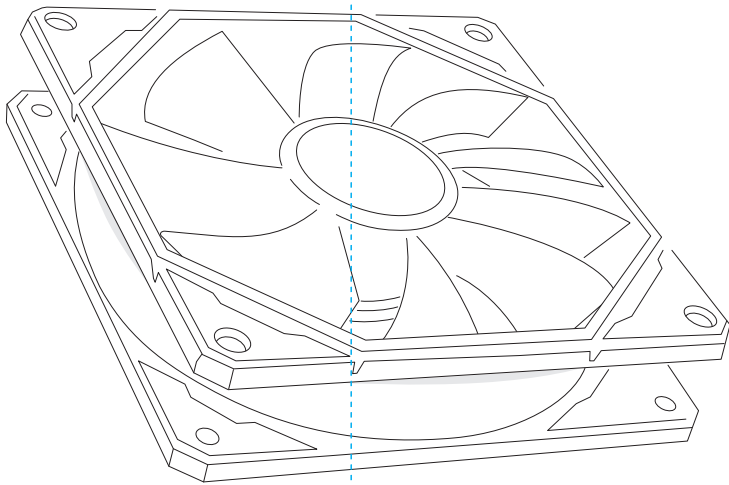

SILVER MONKEY

- IT Manuale D'uso
- ES Manual de Instrucciones
- CZ Uživatelská Příručka
- SK Návod na Používanie
- RO Instrucțiuni de Utilizare

SMXC005

Manual version 1/20220623

Italiano

Informazioni sulla sicurezza

- Proteggere il dispositivo contro il contatto diretto con acqua ed altri liquidi.
- Non utilizzare il dispositivo in ambienti con l'umidità elevata.
- Tenere il dispositivo fuori dalla portata dei bambini. Alcuni elementi possono essere inghiottiti.
- Utilizzare il dispositivo esclusivamente in conformità al manuale d'uso.
- Se il dispositivo smette di funzionare correttamente – contattaci.

Contenuto dell'imballaggio

- Ventola
- 4 x Viti di montaggio
- Manuale d'uso

Come utilizzare il prodotto

01. Montare le ventole in un punto adatto all'interno dell'involucro utilizzando le apposite viti.

02. Collegare il cavo a 4 pin ad una presa a 4 pin disponibile sulla scheda madre.
03. Se la presa risulta difficile da individuare, verificare il manuale d'uso della scheda madre.

Specifiche tecniche

SMXC005	
Dimensioni	120 x 120 x 25 mm
Velocità di rotazione	700 - 1800 giri ±10%
Flusso d'aria massimo	76,16 CFM
Tipo del cuscinetto	Idrraulico
Alimentazione	12 V / 0.2 A
Presa	4 pin PWM
MTBF	50 000 ore

Garanzia e supporto tecnico

Il tuo prodotto è coperto dalla garanzia del produttore con la validità di 36 mesi. Informazioni più dettagliate sono disponibili sul sito internet www.silvermonkey.com/support.

Se hai bisogno del supporto concernente l'utilizzo dei prodotti – contattaci all'indirizzo kontakt@silvermonkey.com.

Costruttore:
Silver Monkey sp. z o.o., ul. Twarda 18, 00-105 Varcasia, Polonia.

Protezione dell'ambiente naturale e conformità con le disposizioni di legge

CE In qualità del costruttore del dispositivo dichiariamo che lo stesso rispetta i requisiti delle direttive dell'Unione europea applicabili. Se hai bisogno di una copia della dichiarazione di conformità – contattaci.

WEEE Il dispositivo non può essere buttato via assieme agli altri rifiuti. Materiali, di cui è prodotto il dispositivo, possono essere nocivi per l'ambiente naturale e per la salute umana se non smaltiti correttamente. Il dispositivo non può adatto all'utilizzo va consegnato ad un centro specializzato di raccolta dei rifiuti di apparecchiature elettroniche.

Español

Antes de utilizar el producto lee con atención el manual de instrucciones. Consérvalo para futuras referencias.

Información sobre seguridad

- Evita el contacto directo del dispositivo con el agua y otros líquidos.
- No utilices el dispositivo en un entorno con gran humedad.
- Mantén el dispositivo fuera del alcance de los niños. Estos pueden tragarse algunos elementos.
- Utiliza el dispositivo únicamente de conformidad con el manual de instrucciones.
- Si el dispositivo deja de funcionar correctamente, contacta con nosotros.

Contenido de la caja

- Ventilador
- 4 x Tornillo de montaje
- Manual de instrucciones

Cómo utilizar el producto

01. Fija los ventilador en el lugar elegido de la carcasa utilizando los tornillos de montaje.