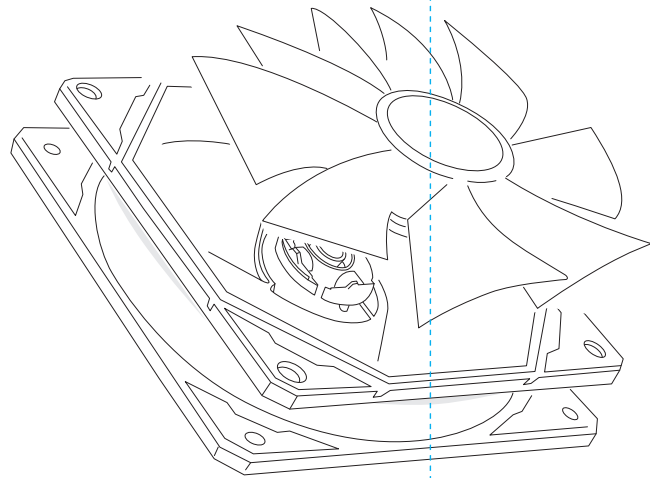

SILVER MONKEY

- IT Manuale D'uso
- ES Manual de Instrucciones
- CZ Uživatelská Příručka
- SK Návod na Používanie
- RO Instrucțiuni de Utilizare

SMXC005

Manual version 1/20220623

Italiano

Informazioni sulla sicurezza

- Proteggere il dispositivo contro il contatto diretto con acqua ed altri liquidi.
- Non utilizzare il dispositivo in ambienti con l'umidità elevata.
- Tenere il dispositivo fuori dalla portata dei bambini. Alcuni elementi possono essere inghiottiti.
- Utilizzare il dispositivo esclusivamente in conformità al manuale d'uso.
- Se il dispositivo smette di funzionare correttamente – contattaci.

Contenuto dell'imballaggio

- Ventola
- 4 x Viti di montaggio
- Manuale d'uso

Come utilizzare il prodotto

01. Montare le ventole in un punto adatto all'interno dell'involucro utilizzando le apposite viti.

02. Collegare il cavo a 4 pin ad una presa a 4 pin disponibile sulla scheda madre.
03. Se la presa risulta difficile da individuare, verificare il manuale d'uso della scheda madre.

Specifiche tecniche

SMXC005	
Dimensioni	120 x 120 x 25 mm
Velocità di rotazione	700 - 1800 giri ±10%
Flusso d'aria massimo	76,16 CFM
Tipo del cuscinetto	Idrraulico
Alimentazione	12 V / 0.2 A
Presa	4 pin PWM
MTBF	50 000 ore

Garanzia e supporto tecnico

Il tuo prodotto è coperto dalla garanzia del produttore con la validità di 36 mesi. Informazioni più dettagliate sono disponibili sul sito internet www.silvermonkey.com/support.

Se hai bisogno del supporto concernente l'utilizzo dei prodotti – contattaci all'indirizzo kontakt@silvermonkey.com.

Costruttore:
Silver Monkey sp. z o.o., ul. Twarda 18, 00-105 Varcasia, Polonia.

Protezione dell'ambiente naturale e conformità con le disposizioni di legge

CE In qualità del costruttore del dispositivo dichiariamo che lo stesso rispetta i requisiti delle direttive dell'Unione europea applicabili. Se hai bisogno di una copia della dichiarazione di conformità – contattaci.

WEEE Il dispositivo non può essere buttato via assieme agli altri rifiuti. Materiali, di cui è prodotto il dispositivo, possono essere nocivi per l'ambiente naturale e per la salute umana se non smaltiti correttamente. Il dispositivo non può adatto all'utilizzo va consegnato ad un centro specializzato di raccolta dei rifiuti di apparecchiature elettroniche.

Español

Antes de utilizar el producto lee con atención el manual de instrucciones. Consérvalo para futuras referencias.

Información sobre seguridad

- Evita el contacto directo del dispositivo con el agua y otros líquidos.
- No utilices el dispositivo en un entorno con gran humedad.
- Mantén el dispositivo fuera del alcance de los niños. Estos pueden tragarse algunos elementos.
- Utiliza el dispositivo únicamente de conformidad con el manual de instrucciones.
- Si el dispositivo deja de funcionar correctamente, contacta con nosotros.

Contenido de la caja

- Ventilador
- 4 x Tornillo de montaje
- Manual de instrucciones

Cómo utilizar el producto

01. Fija los ventilador en el lugar elegido de la carcasa utilizando los tornillos de montaje.