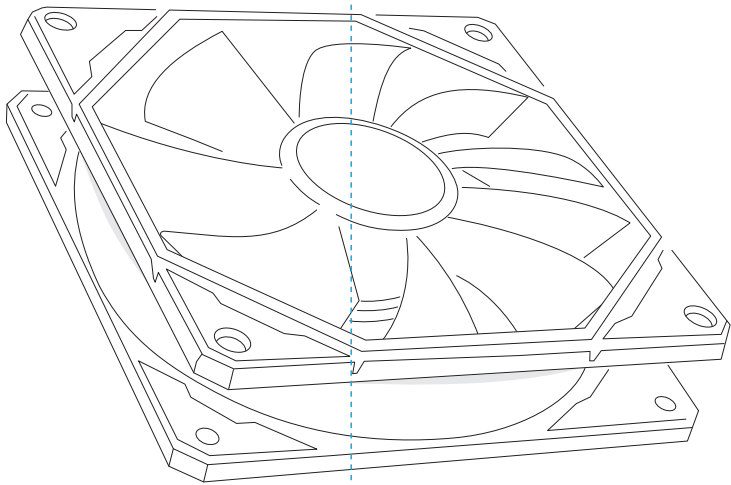

SILVER MONKEY ✕

- [EN](#) User Manual
- [PL](#) Instrukcja Obsługi
- [DE](#) Bedienungsanleitung
- [FR](#) Manuel D'utilisation
- [NL](#) Gebruiksaanwijzing

SMXC005

English

Carefully read these instructions before using the product. Keep it for future reference.

Safety information

- Avoid direct contact with water and other liquids.
- Do not use the device in a humid environment.
- Keep the device out of the reach of children. They may swallow some parts.
- Use the device only in accordance with the operating instructions.
- If the device stops working properly - contact us.

Package contents

- Fan
- 4 x mounting screw
- User manual

How to use the product

01. Fix the fan in a selected place in the housing, using mounting screws.

Specification

SMXC005	
Dimensions	120 x 120 x 25 mm
Rotation speed	700 - 1800 rpm ±10%
Maximum air flow	76,16 CFM
Bearing type	Hydraulic
Power	12 V / 0.2 A
Connector	4 pin PWM
MTBF	50 000 hours

Warranty and technical support

Your product is covered by a 36-month manufacturer's warranty. For more information go to www.silvermonkey.com/support.

If you have questions about using the product – contact us at kontakt@silvermonkey.com.

Manufacturer:
Silver Monkey sp. z o.o., ul. Twarda 18, 00-105 Warszawa, Poland.

Disposal and the EU compliance statement

CE We, as the manufacturer of this equipment, declare that it meets the rules of the appropriate EU directives. If you need a copy of the EU Declaration of Conformity – contact us.

Do not throw this equipment out with other household waste. This equipment is made from materials that may be harmful to the environment and human health, if the product is disposed of in the wrong way. When you need to throw away an old product, take it to a designated collection point.

Polski

Zanim użyjesz produktu, dokładnie przeczytaj instrukcję obsługi. Zachowaj ją na przyszłość.

Informacje o bezpieczeństwie

- Unikaj bezpośredniego kontaktu urządzenia z wodą i innymi płynami.
- Nie używaj urządzenia w środowisku o dużej wilgotności.
- Chroni urządzenie przed zasięgiem dzieci. Mogą one połknąć niektóre elementy.
- Używaj urządzenia tylko zgodnie z instrukcją obsługi.
- Jeśli urządzenie przestanie działać prawidłowo – skontaktuj się z nami.

Zawartość opakowania

- Wentylator
- 4 x Śruba montażowa
- Instrukcja obsługi

Jak używać produktu

01. Zamocuj wentylator w wybranym miejscu w obudowie, używając śrub montażowych.

Specyfikacja

SMXC005	
Wymiary	120 x 120 x 25 mm
Prędkość obrotowa	700 - 1800 obr. ±10%
Maksymalny przepływ powietrza	76,16 CFM
Rodzaj łożyska	Hydrauliczne
Zasilanie	12 V / 0.2 A
Złącze	4 pin PWM
MTBF	50 000 godz.

Gwarancja i wsparcie techniczne

Twój produkt jest objęty 36-miesięczną gwarancją producenta. Więcej informacji znajdziesz na stronie internetowej www.silvermonkey.com/support.

Jeśli chcesz uzyskać wsparcie dotyczące używania produktu – skontaktuj się z nami pod adresem kontakt@silvermonkey.com.

Producent:
Silver Monkey sp. z o.o., ul. Twarda 18, 00-105 Warszawa, Polska.

Ochrona środowiska i zgodność z przepisami