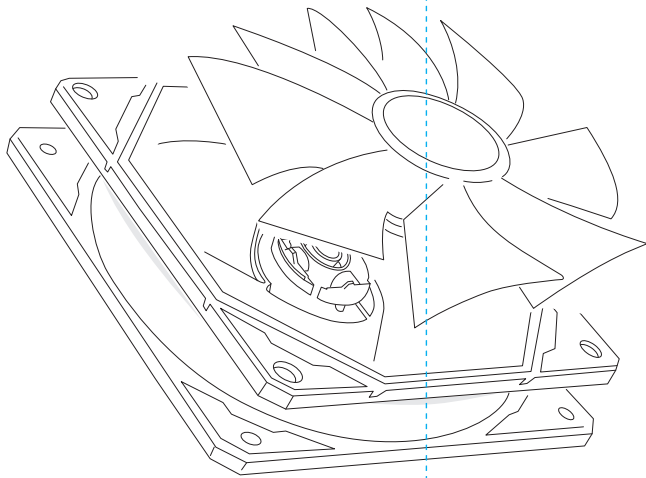

SILVER MONKEY ✕

- [EN](#) User Manual
- [PL](#) Instrukcja Obsługi
- [DE](#) Bedienungsanleitung
- [FR](#) Manuel D'utilisation
- [NL](#) Gebruiksaanwijzing

SMXC005

English

Carefully read these instructions before using the product. Keep it for future reference.

Safety information

- Avoid direct contact with water and other liquids.
- Do not use the device in a humid environment.
- Keep the device out of the reach of children. They may swallow some parts.
- Use the device only in accordance with the operating instructions.
- If the device stops working properly - contact us.

Package contents

- Fan
- 4 x mounting screw
- User manual

How to use the product

01. Fix the fan in a selected place in the housing, using mounting screws.

Specification

SMXC005	
Dimensions	120 x 120 x 25 mm
Rotation speed	700 - 1800 rpm ±10%
Maximum air flow	76,16 CFM
Bearing type	Hydraulic
Power	12 V / 0.2 A
Connector	4 pin PWM
MTBF	50 000 hours

Warranty and technical support

Your product is covered by a 36-month manufacturer's warranty. For more information go to www.silvermonkey.com/support.

If you have questions about using the product – contact us at kontakt@silvermonkey.com.

Manufacturer:
Silver Monkey sp. z o.o., ul. Twarda 18, 00-105 Warszawa, Poland.

Disposal and the EU compliance statement

CE We, as the manufacturer of this equipment, declare that it meets the rules of the appropriate EU directives. If you need a copy of the EU Declaration of Conformity – contact us.

Do not throw this equipment out with other household waste. This equipment is made from materials that may be harmful to the environment and human health, if the product is disposed of in the wrong way. When you need to throw away an old product, take it to a designated collection point.

Polski

Zanim użyjesz produktu, dokładnie przeczytaj instrukcję obsługi. Zachowaj ją na przyszłość.

Informacje o bezpieczeństwie

- Unikaj bezpośredniego kontaktu urządzenia z wodą i innymi płynami.
- Nie używaj urządzenia w środowisku o dużej wilgotności.
- Chroni urządzenie przed zasięgiem dzieci. Mogą one połknąć niektóre elementy.
- Używaj urządzenia tylko zgodnie z instrukcją obsługi.
- Jeśli urządzenie przestanie działać prawidłowo – skontaktuj się z nami.

Zawartość opakowania

- Wentylator
- 4 x Śruba montażowa
- Instrukcja obsługi

Jak używać produktu

01. Zamocuj wentylator w wybranym miejscu w obudowie, używając śrub montażowych.

Specyfikacja

SMXC005	
Wymiary	120 x 120 x 25 mm
Prędkość obrotowa	700 - 1800 obr. ±10%
Maksymalny przepływ powietrza	76,16 CFM
Rodzaj łożyska	Hydrauliczne
Zasilanie	12 V / 0.2 A
Złącze	4 pin PWM
MTBF	50 000 godz.

Gwarancja i wsparcie techniczne

Twój produkt jest objęty 36-miesięczną gwarancją producenta. Więcej informacji znajdziesz na stronie internetowej www.silvermonkey.com/support.

Jeśli chcesz uzyskać wsparcie dotyczące używania produktu – skontaktuj się z nami pod adresem kontakt@silvermonkey.com.

Producent:
Silver Monkey sp. z o.o., ul. Twarda 18, 00-105 Warszawa, Polska.

Ochrona środowiska i zgodność z przepisami