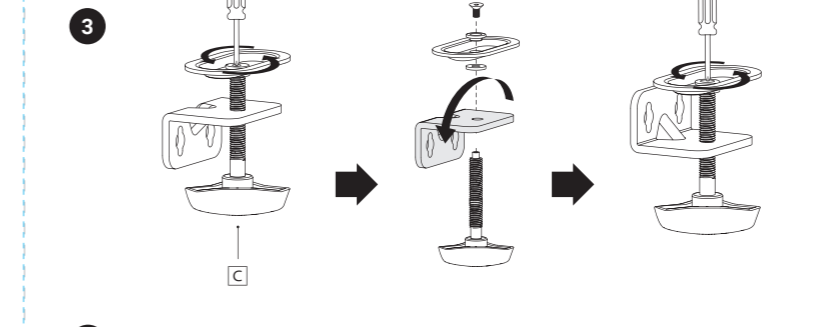

UM-400

Manual version 1/20220715

01 Clamp Mounting

02 Clamp Mounting

03 Grommet Mounting

04 Screen Mounting

- A x 1
- B x 1
- C x 1
- D x 1
- E x 1
- F x 1
- G x 1
- H x 2
- I x 1 M5 x 16
- J x 1 M10 x 20
- K x 3 M6 x 10
- L x 1 4 mm
- M x 1 6 mm
- M-A x 4 M4 x 12
- M-B x 4 M5 x 12
- M-C x 4 D5

05 Screen Mounting

06 Screen Mounting

07 Screen Regulation

08 Screen Regulation

English

Carefully read these instructions before using the product. Keep it for future reference.

Safety information

- Adjust the mount with the installed device only.
- Make sure that the weight of the device does not exceed the weight defined in the specification.
- Check that the screws are tightly fastened.
- The desk must be able to hold the device on the bracket according to its allowable load.
- Proper tools are required for safe installation.
- Keep the device out of the reach of children. They may swallow some parts.
- Use the device only in accordance with the operating instructions.
- If the device stops working properly - contact us.