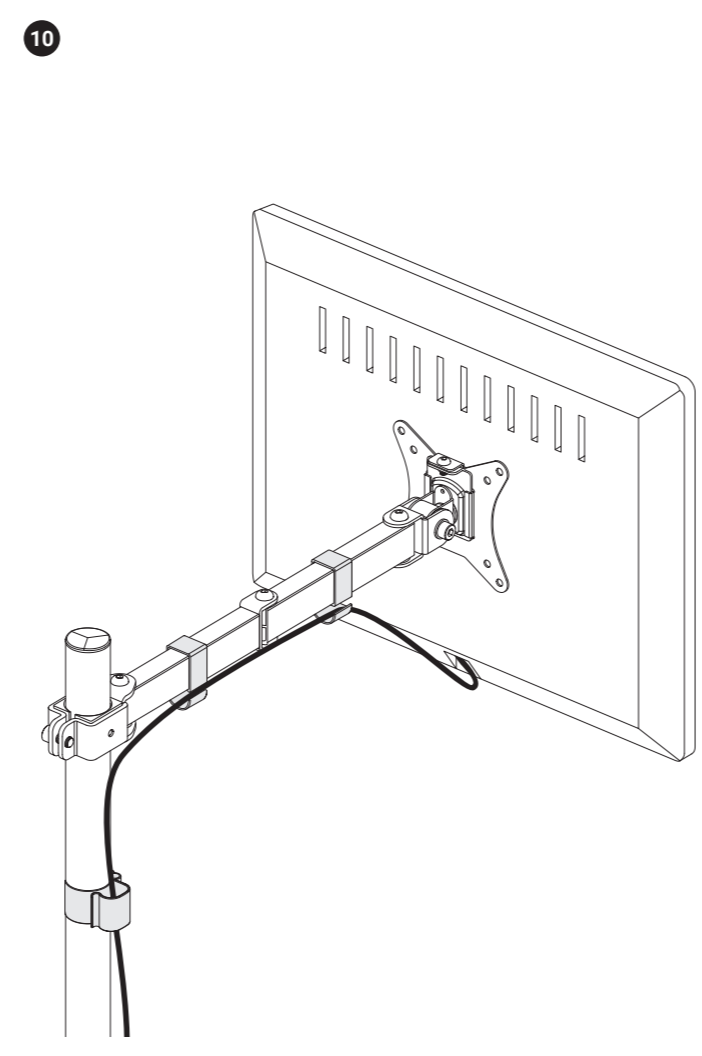

05 Screen Mounting

06 Screen Mounting

07 Screen Regulation

08 Screen Regulation

English

Carefully read these instructions before using the product. Keep it for future reference.

Safety information

- Adjust the mount with the installed device only.
- Make sure that the weight of the device does not exceed the weight defined in the specification.
- Check that the screws are tightly fastened.
- The desk must be able to hold the device on the bracket according to its allowable load.
- Proper tools are required for safe installation.
- Keep the device out of the reach of children. They may swallow some parts.
- Use the device only in accordance with the operating instructions.
- If the device stops working properly - contact us.