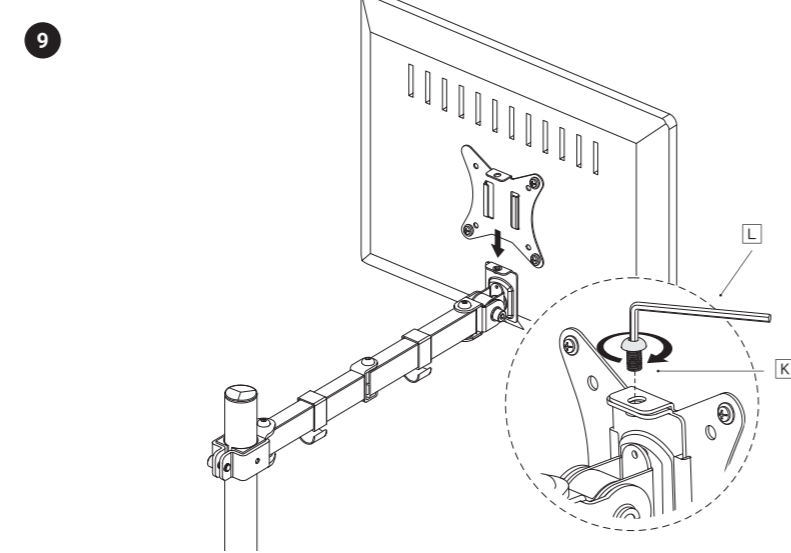

05 Screen Mounting

06 Screen Mounting

07 Screen Regulation

08 Screen Regulation

English

Carefully read these instructions before using the product. Keep it for future reference.

Safety information

- Adjust the mount with the installed device only.
- Make sure that the weight of the device does not exceed the weight defined in the specification.
- Check that the screws are tightly fastened.
- The desk must be able to hold the device on the bracket according to its allowable load.
- Proper tools are required for safe installation.
- Keep the device out of the reach of children. They may swallow some parts.
- Use the device only in accordance with the operating instructions.
- If the device stops working properly - contact us.