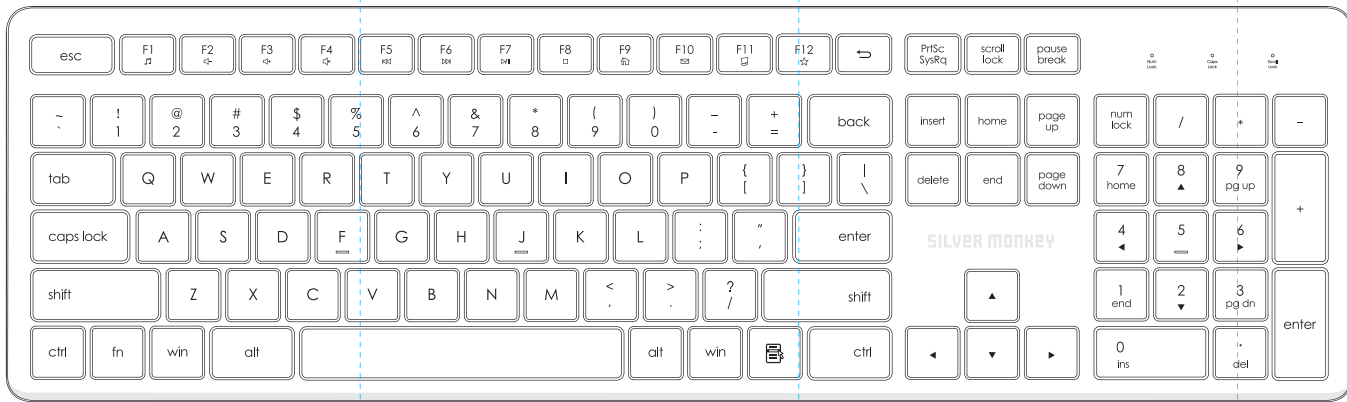

SILVER MONKEY

User Manual

Instrukcja Obsługi

Bedienungsanleitung

Manuel D'utilisation

Gebruiksaanwijzing

SMA009

English

Carefully read these instructions before using the product. Keep it for future reference.

Safety information

- Avoid direct contact with water and other liquids.
- Do not use the device in a humid environment.
- Keep the device out of the reach of children. They may swallow some parts.
- Use the device only in accordance with the operating instructions.
- If the device stops working properly - contact us.

Package contents

- Mouse
- Keyboard
- User manual

How to use the product

Specification

Keyboard	
Switches type	Membrane
Keyboard type	Low profile
Connectivity	Wired
Interface	USB
Weight	443 g
Dimensions	126 mm x 429 mm x 23 mm (L x W x H)
Compatibility	Windows, MacOS, Linux

Mouse	
Connectivity	Wired
Sensor	Optical
Interface	USB
Resolution	1200 DPI
Profile	Universal
Weight	78 g
Compatibility	Windows, MacOS, Linux

Warranty and technical support

Your product is covered by a 24-month manufacturer's warranty. For more information go to www.silvermonkey.com/support.

If you have questions about using the product – contact us at kontakt@silvermonkey.com.

Manufacturer:
Silver Monkey sp. z o.o., ul. Twarda 18, 00-105 Warszawa, Poland.

Disposal and the EU compliance statement

We, as the manufacturer of this equipment, declare that it meets the rules of the appropriate EU directives. If you need a copy of the EU Declaration of Conformity – contact us.

Do not throw this equipment out with other household waste. This equipment is made from materials that may be harmful to the environment and human health, if the product is disposed of in the wrong way. When you need to throw away an old product, take it to a designated collection point.

Polski

Zanim użyjesz produktu, dokładnie przeczytaj instrukcję obsługi. Zachowaj ją na przyszłość.

Informacje o bezpieczeństwie

- Unikaj bezpośredniego kontaktu urządzenia z wodą i innymi płynami.
- Nie używaj urządzenia w środowisku o dużej wilgotności.
- Chroni urządzenie przed zasięgiem dzieci. Mogą one połknąć niektóre elementy.
- Używaj urządzenia tylko zgodnie z instrukcją obsługi.
- Jeśli urządzenie przestanie działać prawidłowo – skontaktuj się z nami.

Zawartość opakowania

- Myszka
- Klawiatura
- Instrukcja obsługi

Jak używać produktu

01. Podłącz oba urządzenia do portów USB w komputerze.

Specyfikacja

Klawiatura	
Rodzaj przełączników	Membranowe
Typ klawiatury	Niskoprofilowa
Łączność	Przewodowa
Interfejs	USB
Waga	443 g
Wymiary	126 mm x 429 mm x 23 mm (D x S x W)
Zgodność	Windows, MacOS, Linux

Mysz	
Łączność	Przewodowa
Sensor	Optyczny
Interfejs	USB
Rozdzielczość	1200 DPI
Profil	Uniwersalny
Waga	78 g
Zgodność	Windows, MacOS, Linux

Gwarancja i wsparcie techniczne

Twój produkt jest objęty 24-miesięczną gwarancją producenta. Więcej informacji znajdziesz na stronie internetowej www.silvermonkey.com/support.

Producent:
Silver Monkey sp. z o.o., ul. Twarda 18, 00-105 Warszawa, Polska.

Ochrona środowiska i zgodność z przepisami